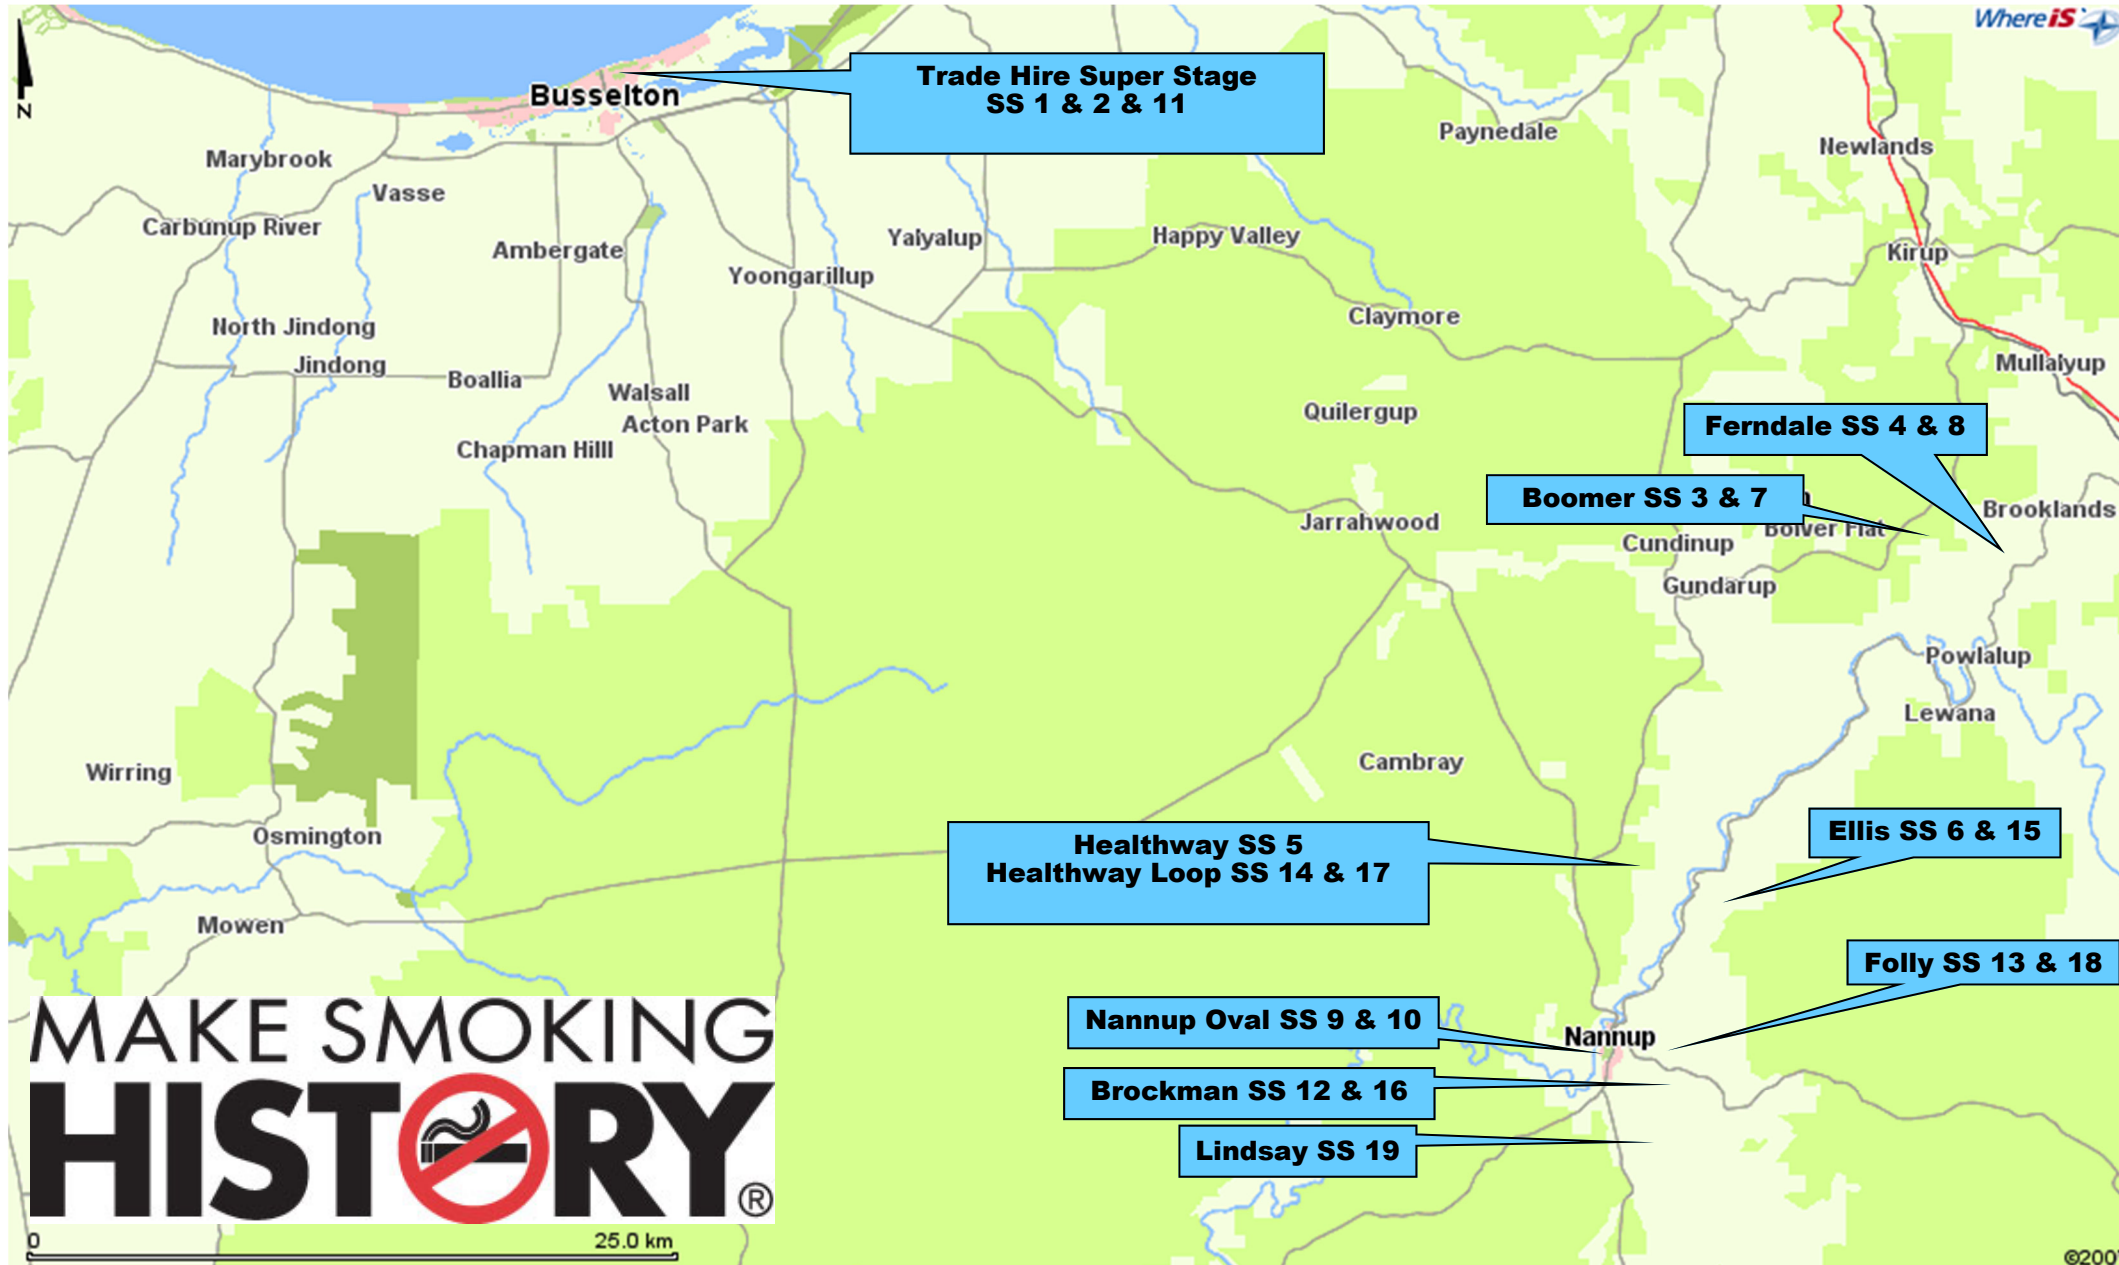

Busselton—Nannup Overview

**Trade Hire Super Stage
SS 1 & 2 & 11**

Ferndale SS 4 & 8

Boomer SS 3 & 7

**Healthway SS 5
Healthway Loop SS 14 & 17**

Ellis SS 6 & 15

Folly SS 13 & 18

Nannup Oval SS 9 & 10

Brockman SS 12 & 16

Lindsay SS 19

MAKE SMOKING
HISTORY **RY**®

0 25.0 km